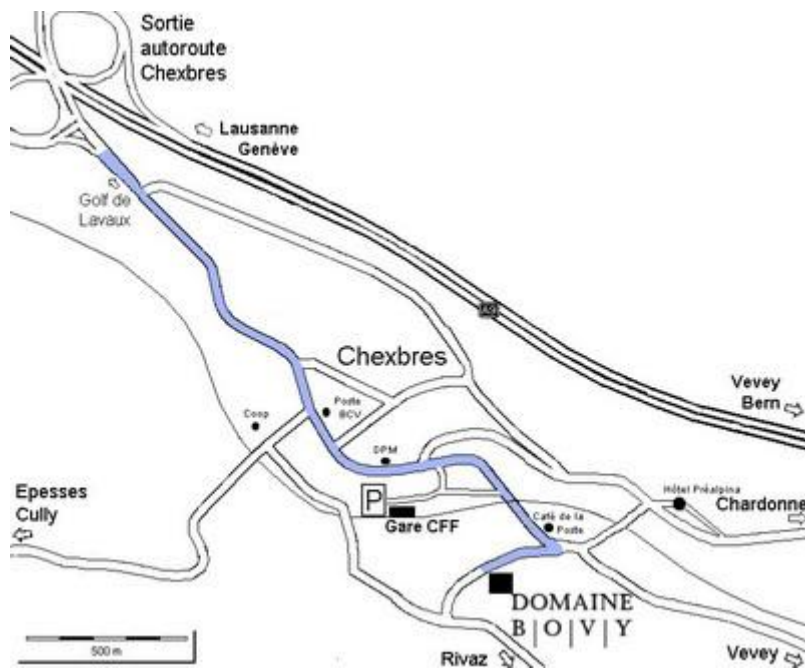

Domaine Bovy
Les Frères Bovy
Bourg de Plaît 15
1071 Chexbres
Vaud - Suisse

Phone. + 41 21 946 51 25
Fax. + 41 21 946 51 26

E-mail: info@domainebovy.ch

Coming from Lausanne or Vevey, follow the road which traverses Chexbres towards Vevey. At the foot of the village, turn right, direction Rivaz.

You'll recognize the winegrower's building of the Bovy Estate by the paintings signed by Maurice Bovy on the facade (second house on the left going down).